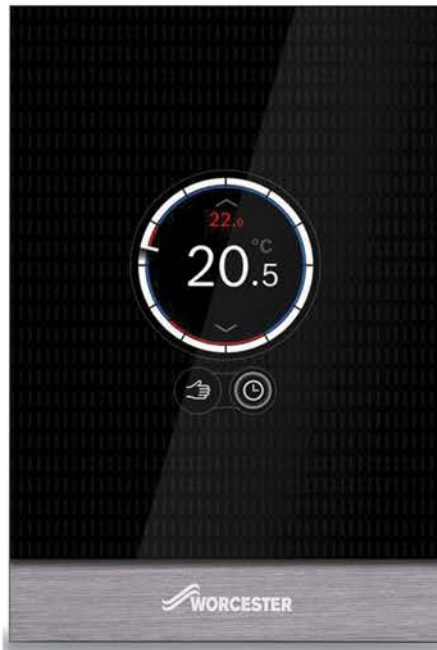

Smart Thermostats

WAVE BY WORCESTER BOSCH

Designed exclusively
for Worcester Bosch
with up to 8x users

Touchscreen
technology
for ease of use

Uses local
weather data
to heat your
home accordingly

More control
both heating & hot water
can be altered